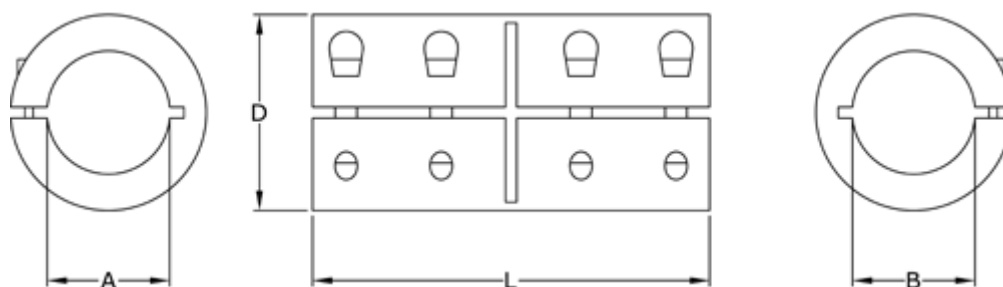

Data Sheet

Article number: 3323046502050

Description: Rigid coupling size 50 bore 50/50 mm
One piece clamp, stainless

Measures

A = 50

B = 50

D = 85

L = 124

Screw = M10x25